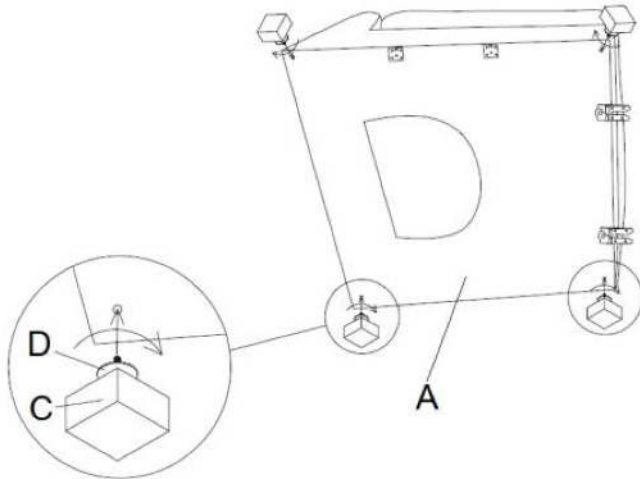

LOBERON

COMING HOME

A x 2

B x 1

C x 12

D x 12

(φ 48mm)

1