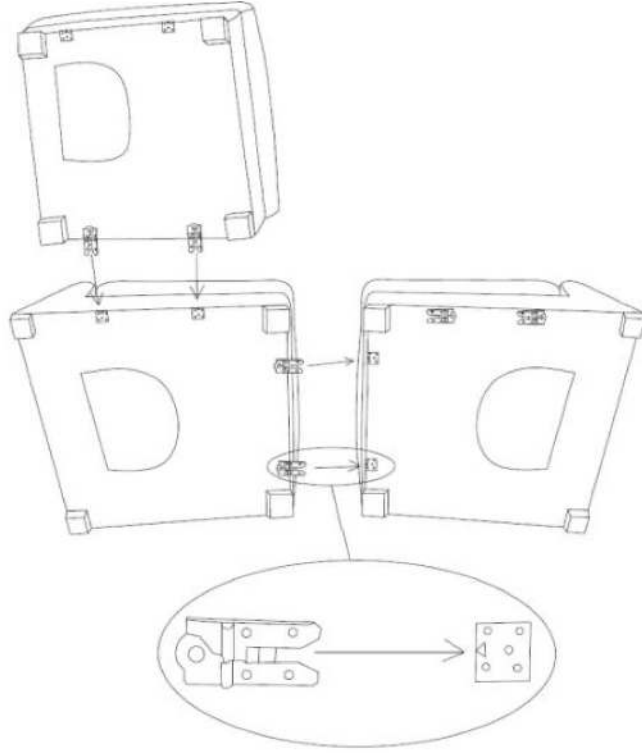

LOBERON

COMING HOME

3